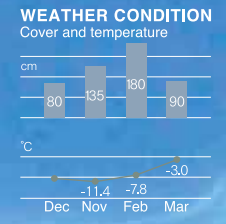

- Advanced Courses
- Intermediate Courses
- Beginner Courses
- Lift / Cabin
- Beginner's Lift **NEW**
- Facilities
- Slope Style & Half Pipe
- Adventure Mountain
- Nipo Town **NEW**
- Family Course **NEW**
- Rental Course

- School
- Rental
- Ski Area Information
- Patrol / Medical
- Restaurant
- Shop
- Restroom

DETAILS
Number of Lifts:10
Gondola:1
Number of Slopes:16
Total Area:145 hectares
Difficulty Levels: