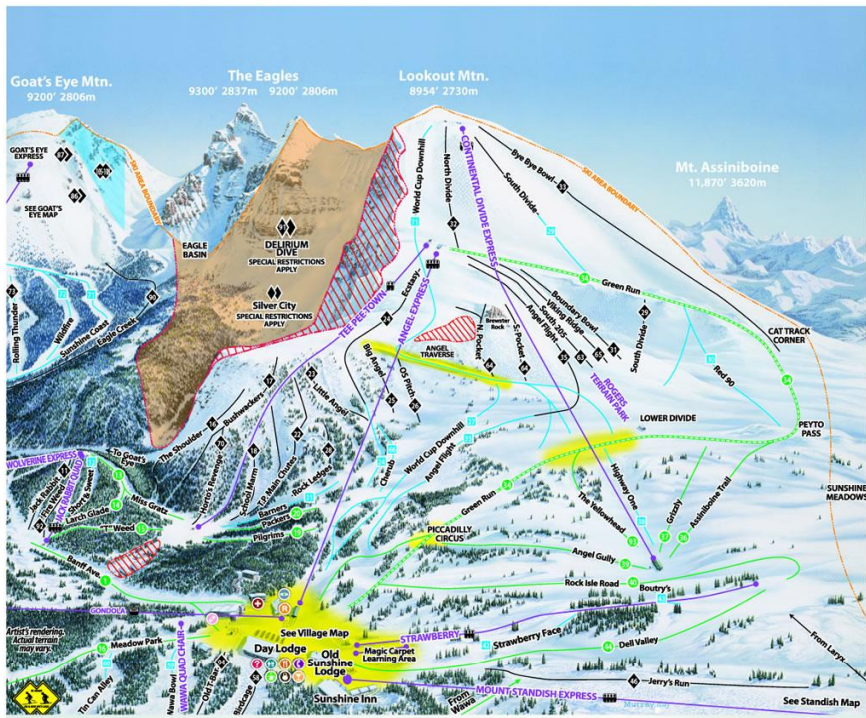

SUNSHINE VILLAGE

1. ### LOOKOUT MOUNTAIN
1. Banff Avenue (Upper)
  15. "T" Weed
  16. The Shoulder
  17. Bushwackers
  18. Schoolmarm
  19. Pilgrims
  20. Packers
  21. Banners Bowl
  22. Top Poe Main Chutes
  23. Little Angel
  24. Ecstasy
  25. Big Angel
  26. O.S. Pitch
  27. World Cup Downhill
  28. Rock Ledges
  29. South Divide
  30. The Red 50
  31. Boundary Bowl
  32. North Divide
  33. Bye Bye Bowl
  34. Green Run
  35. Angel Flight
  36. Assiniboine Trail
  37. Grizzly
  38. Highway #1
  63. Hill 205
  64. North Pocket
  65. Wiking Ridge
  66. Cherub
  70. Horro's Revenge
  90. Eagle's Creek
  91. Delirium Dive
  92. Firwood
  93. The Yellowhead