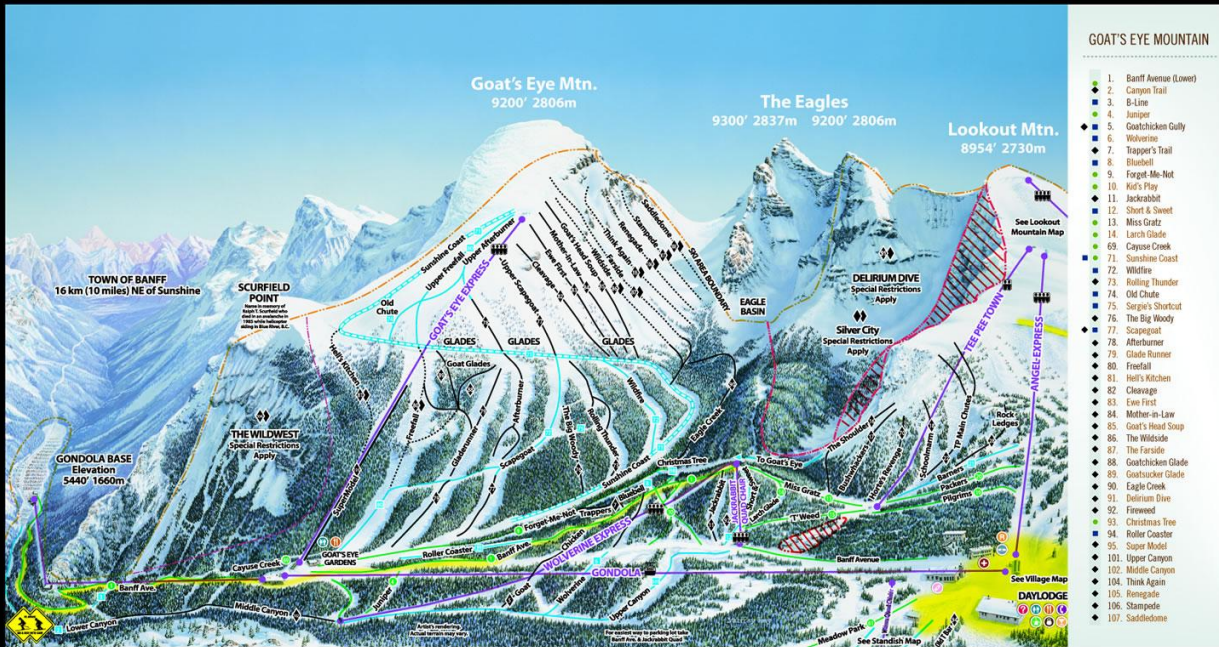

SUNSHINE VILLAGE

1. ### LOOKOUT MOUNTAIN
1. Banff Avenue (Upper)
  15. "T" Weed
  16. The Shoulder
  17. Bushwackers
  18. Schoolmarm
  19. Pilgrims
  20. Packers
  21. Banners Bowl
  22. Top Poe Main Chutes
  23. Little Angel
  24. Ecstasy
  25. Big Angel
  26. O.S. Pitch
  27. World Cup Downhill
  28. Rock Ledges
  29. South Divide
  30. The Red 50
  31. Boundary Bowl
  32. North Divide
  33. Bye Bye Bowl
  34. Green Run
  35. Angel Flight
  36. Assiniboine Trail
  37. Grizzly
  38. Highway #1
  63. Hill 205
  64. North Pocket
  65. Wiking Ridge
  66. Cherub
  70. Horro's Revenge
  90. Eagle's Creek
  91. Delirium Dive
  92. Firwood
  93. The Yellowhead